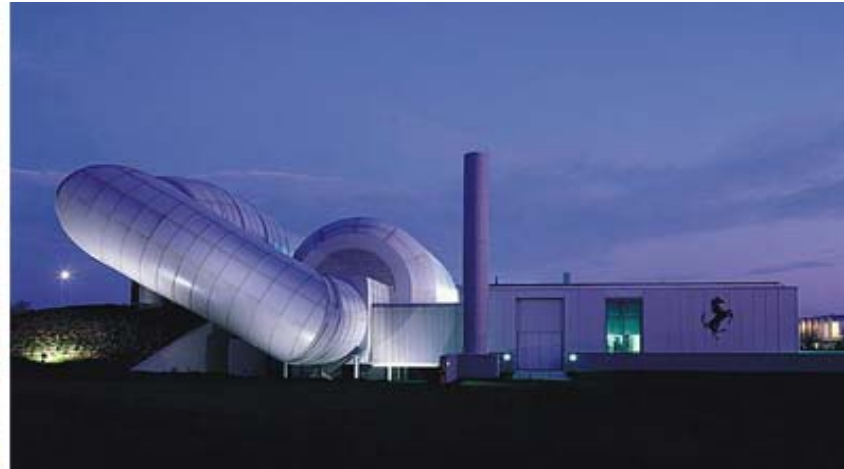

Museum nacional de art de Catalunya
- Barcelona

Wind Gallery - Ferrari Maranello