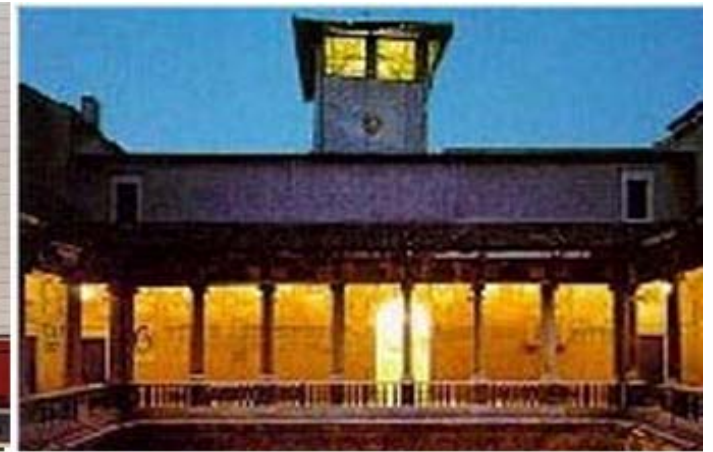

University of Padova - Padova